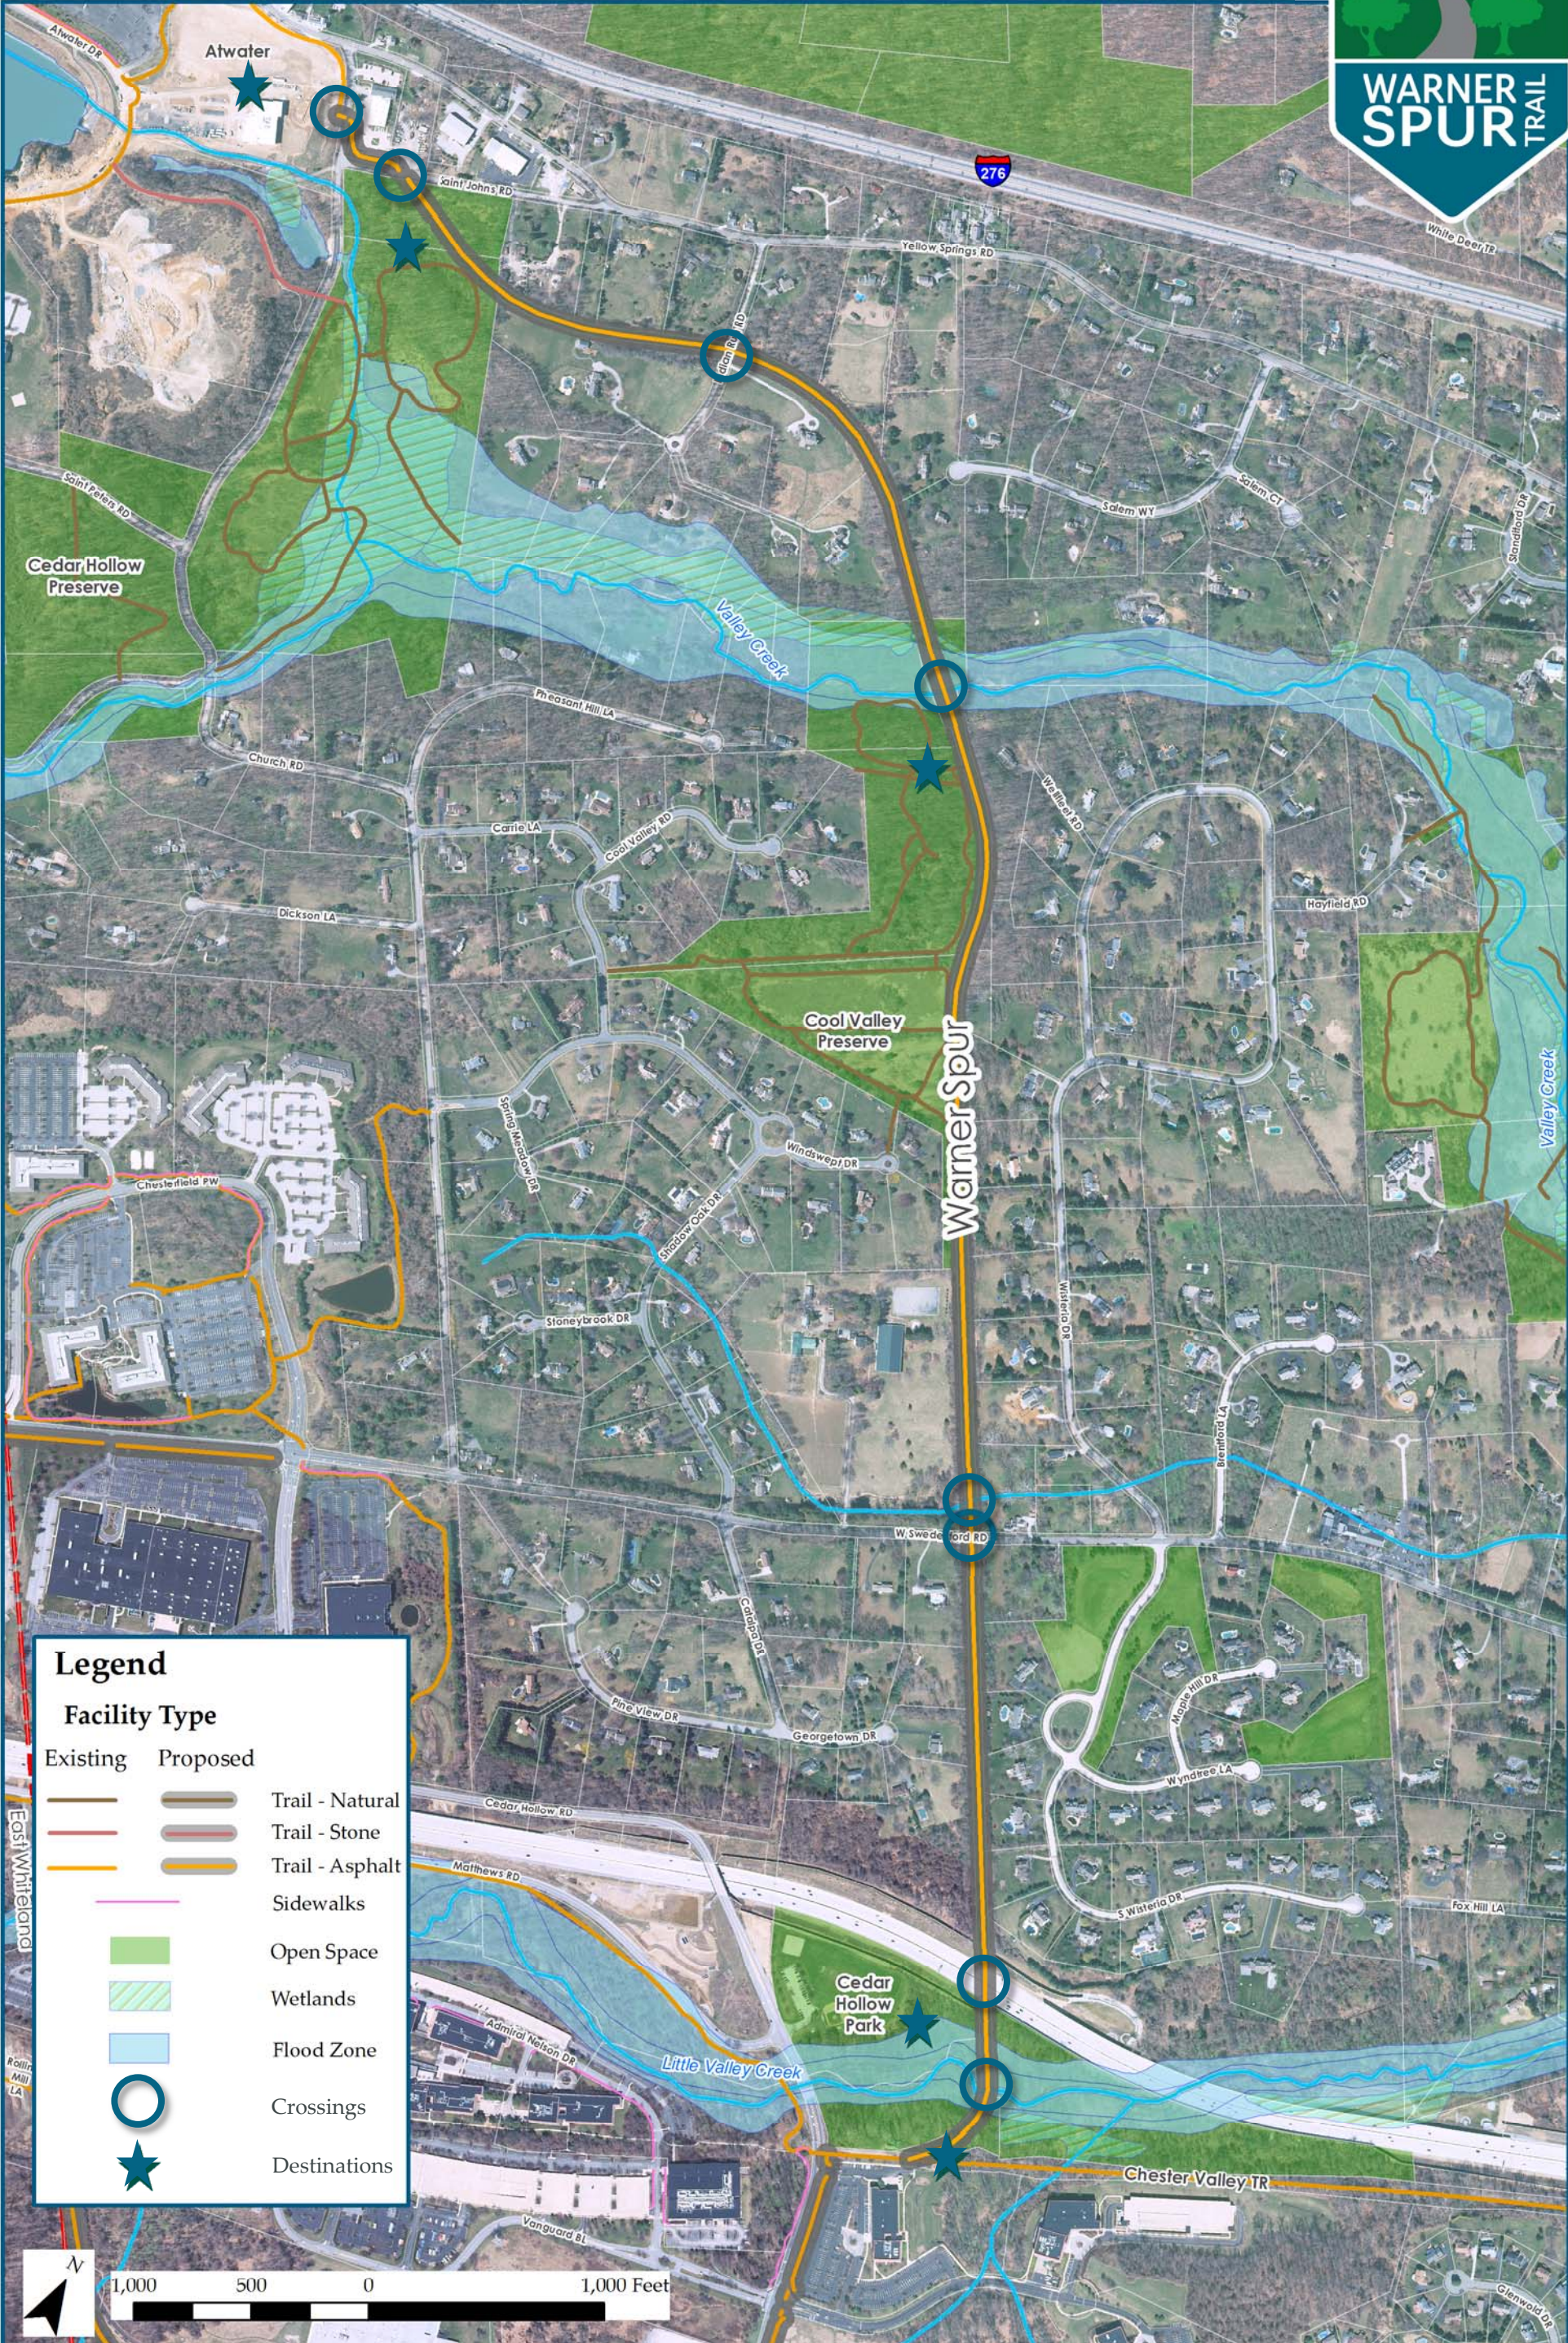

WARNER SPUR TRAIL—Overview Map

Legend

Facility Type

Existing	Proposed	
		Trail - Natural
		Trail - Stone
		Trail - Asphalt
		Sidewalks
		Open Space
		Wetlands
		Flood Zone
		Crossings
		Destinations